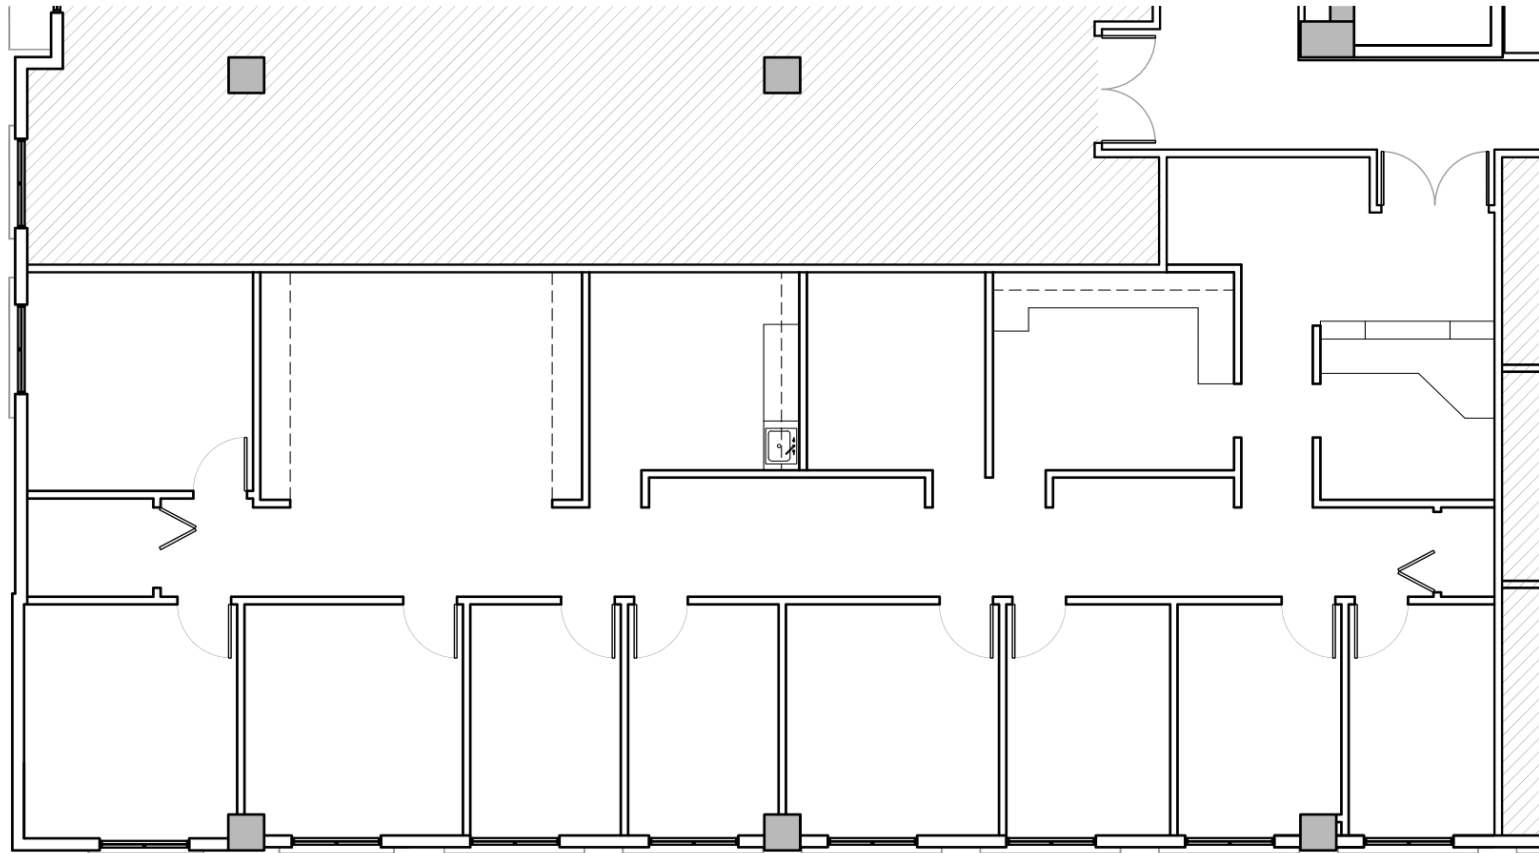

insight
design

1900 N. Bayshore
Drive - #204-A
Miami, Florida
3 3 1 3 2
305.545.4964

4000 Ponce de Leon

As Built - Suite 410

3/32"=1'-0"

LEASING SERVICES

PROJECT NO:	1806-00
DRAWN BY:	I.G.
DATE:	05/07/2020
SCALE:	AS NOTED
SHEET NO:	SK-1