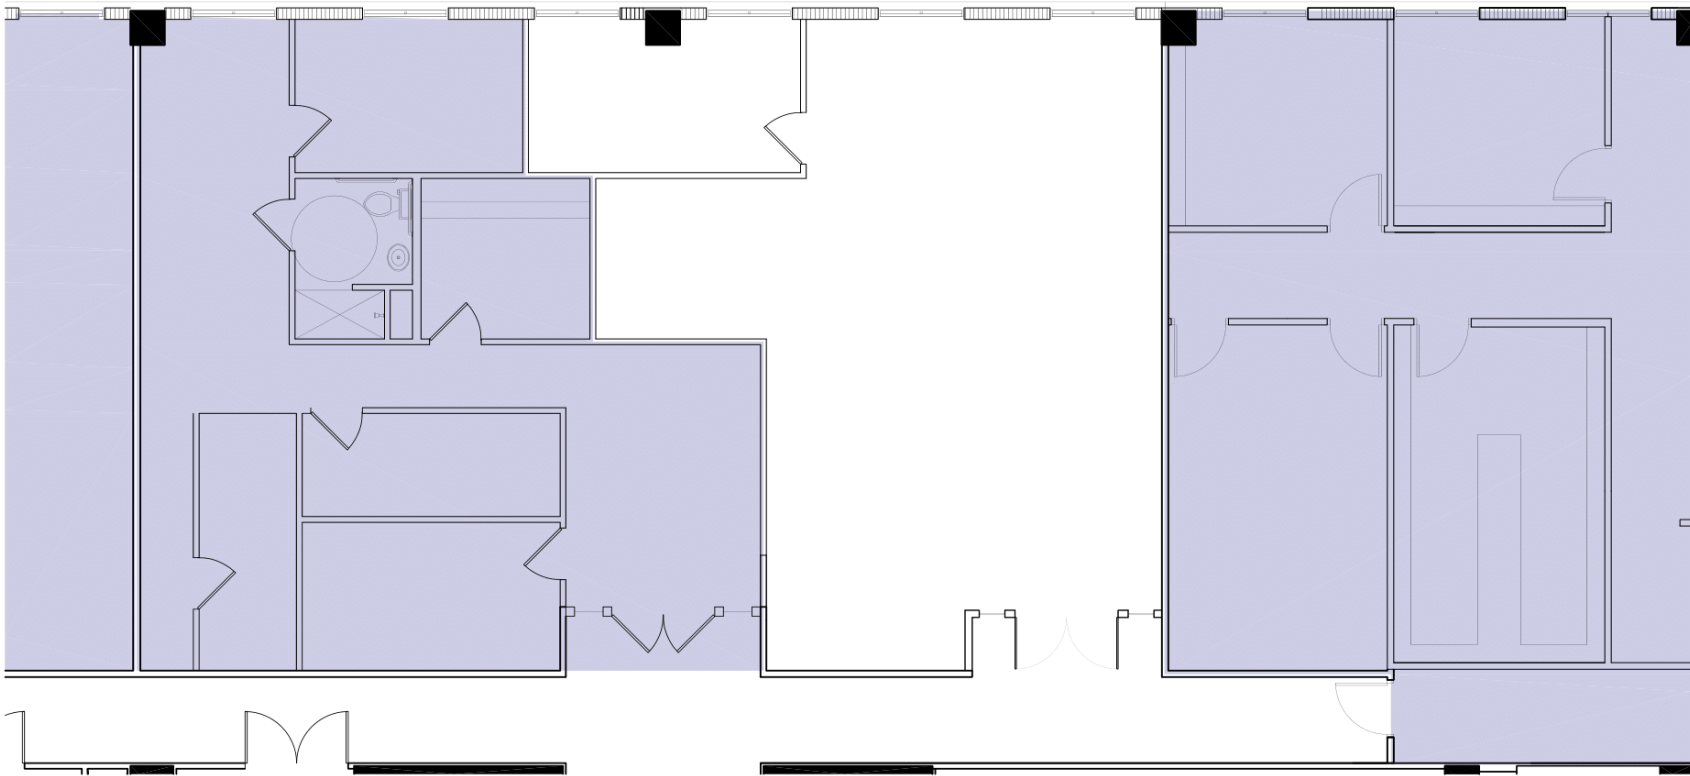

id
insight
design

4000 Ponce de Leon

Proposed Space Plan / Suite 730

PROJECT NO:	1806-00
DRAWN BY:	I.M.
DATE:	05/20/20
SCALE:	N.T.S.
SHEET NO:	SK-1