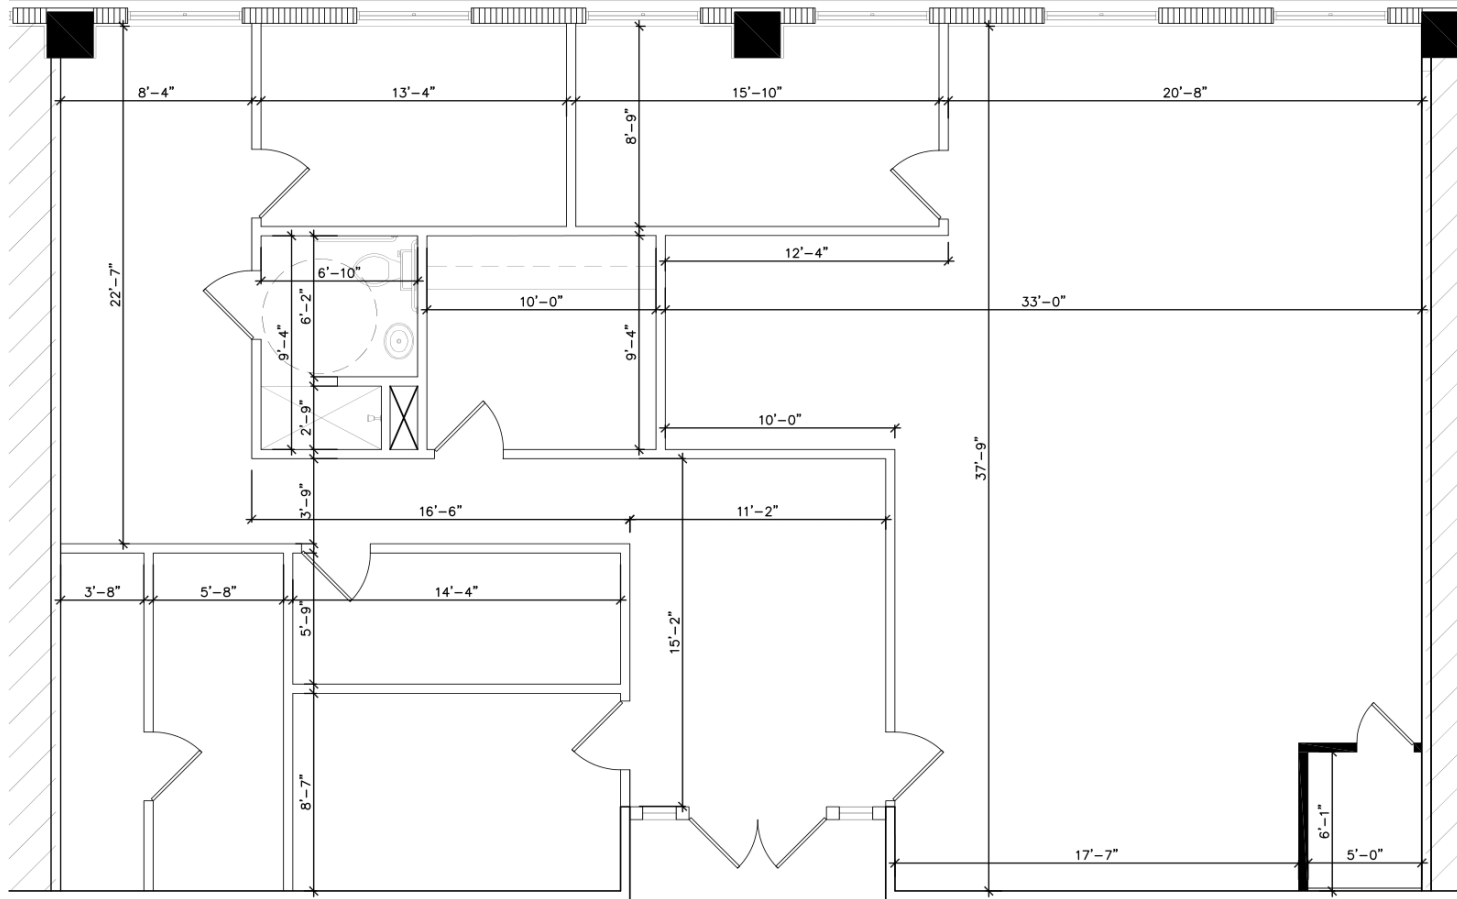

insight
design

2930 Northeast
2nd Court
Miami, Florida
33137
305.545.4964

Key Plan

4000 Ponce de Leon

SUITE 750 | Remainder As-Built Area 2,678.29 R.S.F.

7TH-FLOOR

1/8"=1'-0"

PROJECT NO:	1806-00
DRAWN BY:	I.M.
DATE:	04/12/19
SCALE:	As-Noted
SHEET NO:	SK-1